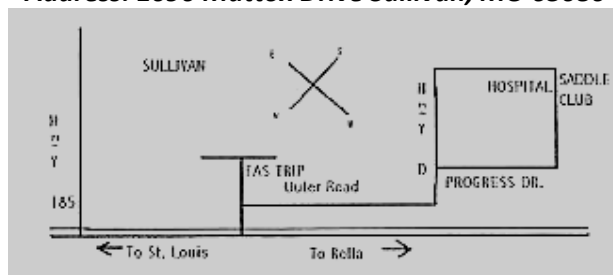

2022 FUN SHOWS

May 15th

October 2nd
(Costume Class)

Start Time – 12 PM

1. Driving	12. Youth Barrels
2. Tiny Tot Leadline	13. Adult Barrels
3. Egg & Spoon	14. Speed & Action
4. Plug Race	15. Scurry Race
5. Pick-Up Race	16. Key Hole
6. Ribbon Race	17. Musical Sacks
7. Catalog Race	18. Ride A Buck
8. Pee Wee Flag	19. Pee Wee Poles
9. Youth Flag	20. Youth Poles
10. Adult Flag	21. Adult Poles
11. Pee Wee Barrels	

Ages as of January 1st

Tiny Tot: 7 & under   Pee Wee: 10 & under   Youth: 11-17   Adult: 18 & over

Gate Fee: $2.00
(Members & those 7 & under: Free)

Entry Fee: $8/Class or $15 Entire Show
$5.00/additional rider

Address: 1090 Mattox Drive Sullivan, MO 63080